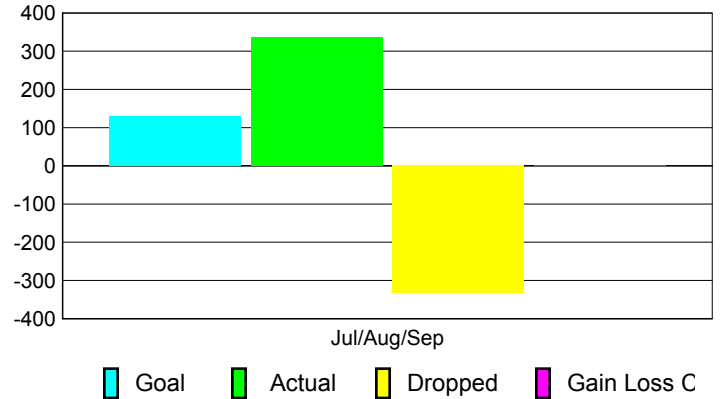

### Club Results 2010-2011

Goal, New, Dropped, Gain/Loss

## MEMBERSHIP

**Membership Results**  
2010-2011

**Membership**  
2009-2010

Month	Net Memb Goal	Actual New Memb	Actual Dropped Memb	Gain/Loss of Memb	Gain/Loss of Memb
Jul/Aug/Sep	130	335	-333	2	200
<b>Totals</b>	<b>130</b>	<b>335</b>	<b>-333</b>	<b>2</b>	<b>200</b>

### Membership Results 2010-2011

Goal, New, Dropped, Gain/Loss

### Comparison of Club Gain/Loss

Current Year Compared to the Previous Year